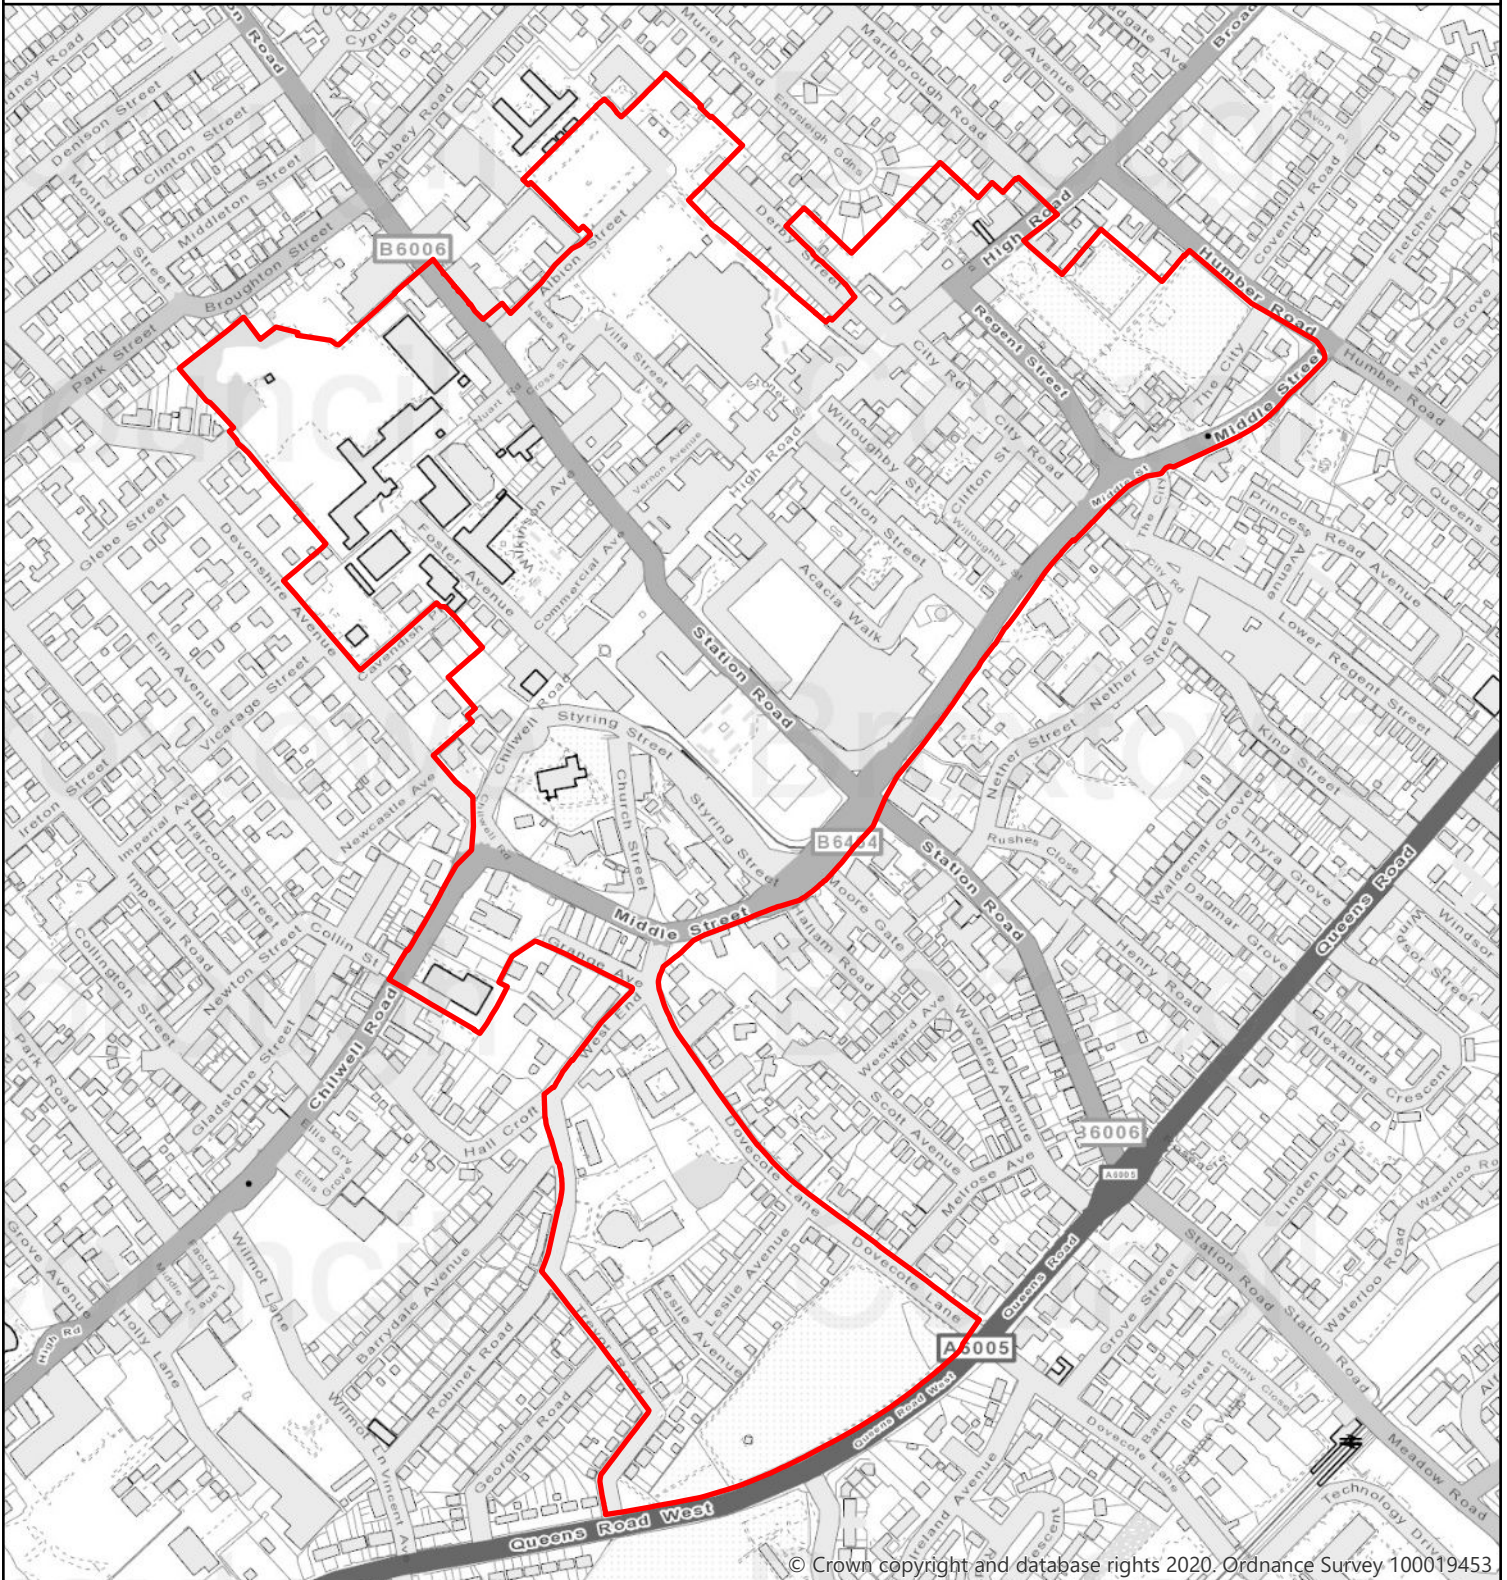

Beeston Town Centre

Broxtowe Borough Council Alcohol Control
Public Spaces Protection Order

Broxtowe
Borough
COUNCIL

Not to Scale

You are not permitted to copy, sub-license, distribute or sell any of this data to third parties in any form.

NOTES AND INFORMATION

 Restricted Area